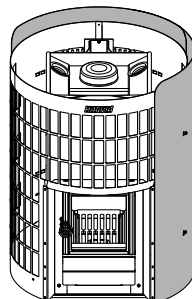

Harvia Cilindro protective sheath

Itm.nr. WL200PC

Let's sauna.

Model	WL200PC
WKPC16S	x
WKPC20S	x

Model	A (min.mm)	B (min.mm)	C (min.mm)
WKPC16S	50	50	70
WKPC20S	50	50	70

x 1

x 1

x 1

x 2

x 2

x 2

x 3