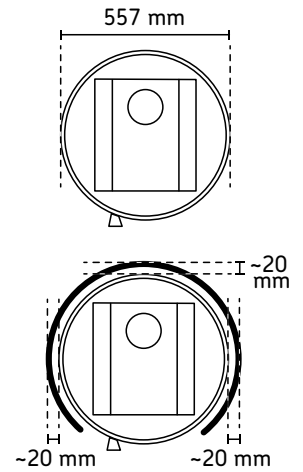

Harvia Cilindro protective sheath

Itm.nr. WL200PC

Let's sauna.

Model	WL200PC
WKPC16S	x
WKPC20S	x

Model	A (min.mm)	B (min.mm)	C (min.mm)
WKPC16S	50	50	70
WKPC20S	50	50	70

x 1

x 1

x 1