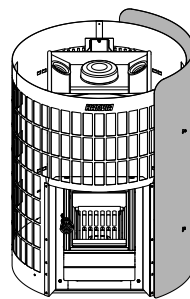

Harvia Cilindro protective sheath

Itm.nr. WL200PC

Let's sauna.

Model	WL200PC
WKPC16S	x
WKPC20S	x

Model	A (min.mm)	B (min.mm)	C (min.mm)
WKPC16S	50	50	70
WKPC20S	50	50	70

x 1

x 1

x 1