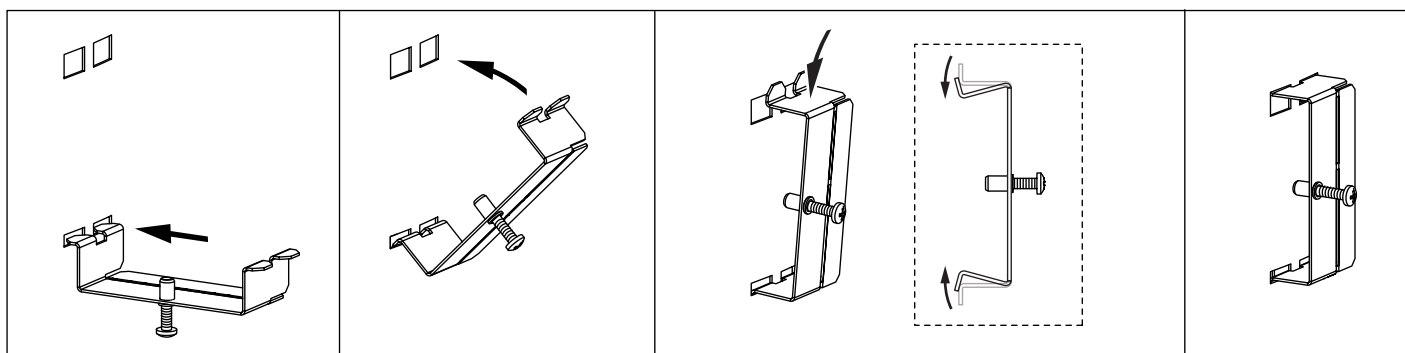

GLOBAL

Harvia Finland
Teollisuustie 1-7
40951 Muurame
FINLAND
T +358 207 464 000
harvia@harvia.com

CENTRAL EUROPE

Harvia Austria GmbH
Wartenburger Straße 31
A-4840 Vöcklabruck
AUSTRIA
T +43 (0) 7672 22 900-50
info@harvia.com

@ harviaglobal

WL200PC