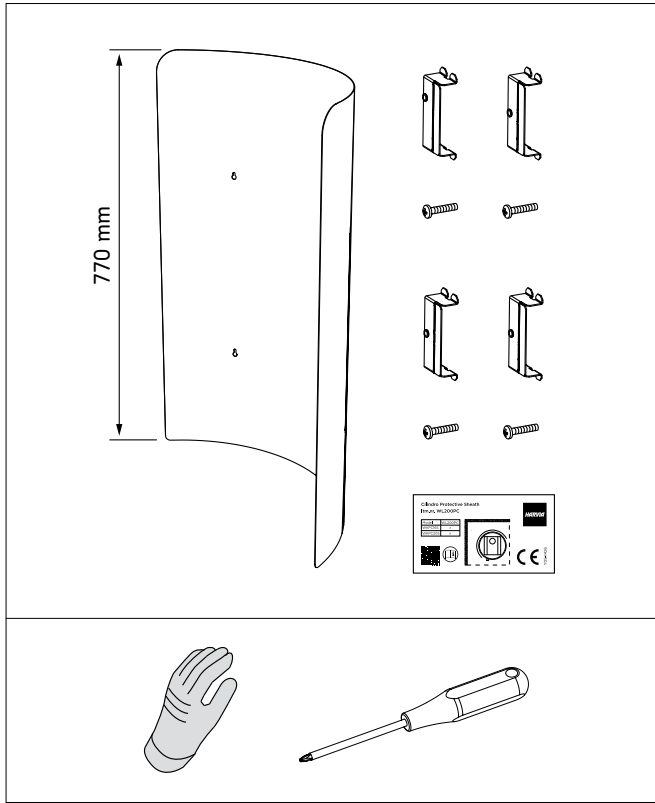

Harvia Cilindro protective sheath

Itm.nr. WL200PC

Let's sauna.

Model	WL200PC
WKPC16S	x
WKPC20S	x

Model	A (min.mm)	B (min.mm)	C (min.mm)
WKPC16S	50	50	70
WKPC20S	50	50	70

x 1

x 1

x 1