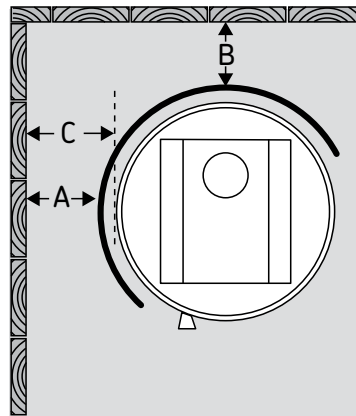

Harvia Cilindro protective sheath

Itm.nr. WL200PC

Let's sauna.

Model	WL200PC
WKPC16S	x
WKPC20S	x

Model	A (min.mm)	B (min.mm)	C (min.mm)
WKPC16S	50	50	70
WKPC20S	50	50	70

x 1

x 1

x 1