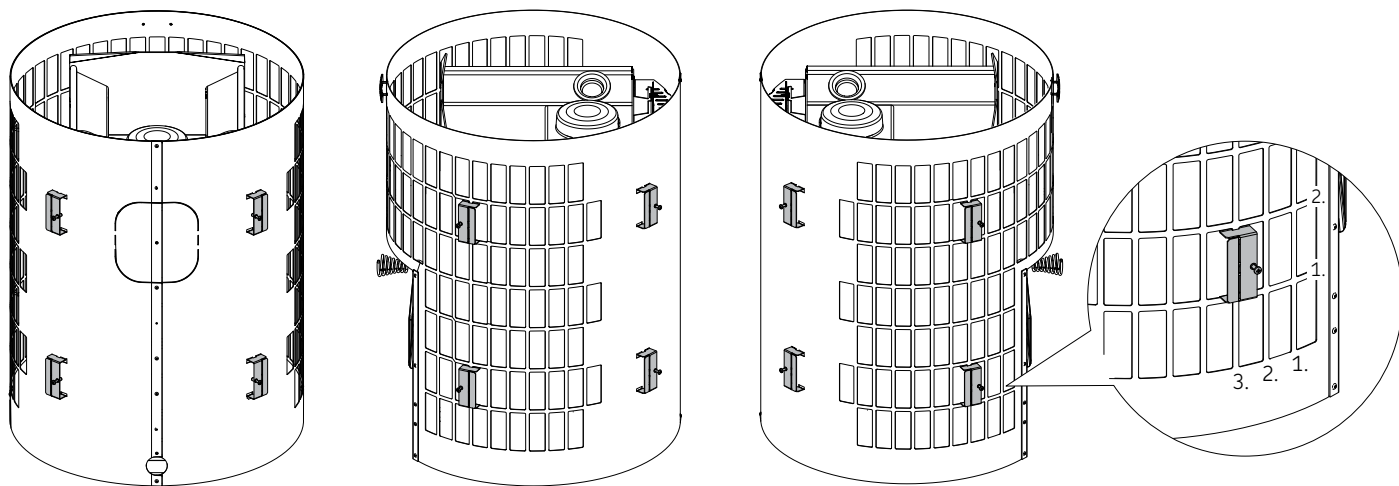

GLOBAL

Harvia Finland
Teollisuustie 1-7
40951 Muurame
FINLAND
T +358 207 464 000
harvia@harvia.com

CENTRAL EUROPE

Harvia Austria GmbH
Wartenburger Straße 31
A-4840 Vöcklabruck
AUSTRIA
T +43 (0) 7672 22 900-50
info@harvia.com

@ harviaglobal

WL200PC