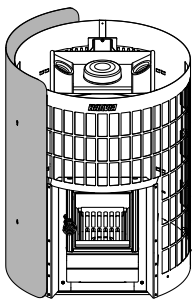

Harvia Cilindro protective sheath

Itm.nr. WL200PC

Let's sauna.

Model	WL200PC
WKPC16S	x
WKPC20S	x

Model	A (min.mm)	B (min.mm)	C (min.mm)
WKPC16S	50	50	70
WKPC20S	50	50	70

x 1

x 1

x 1