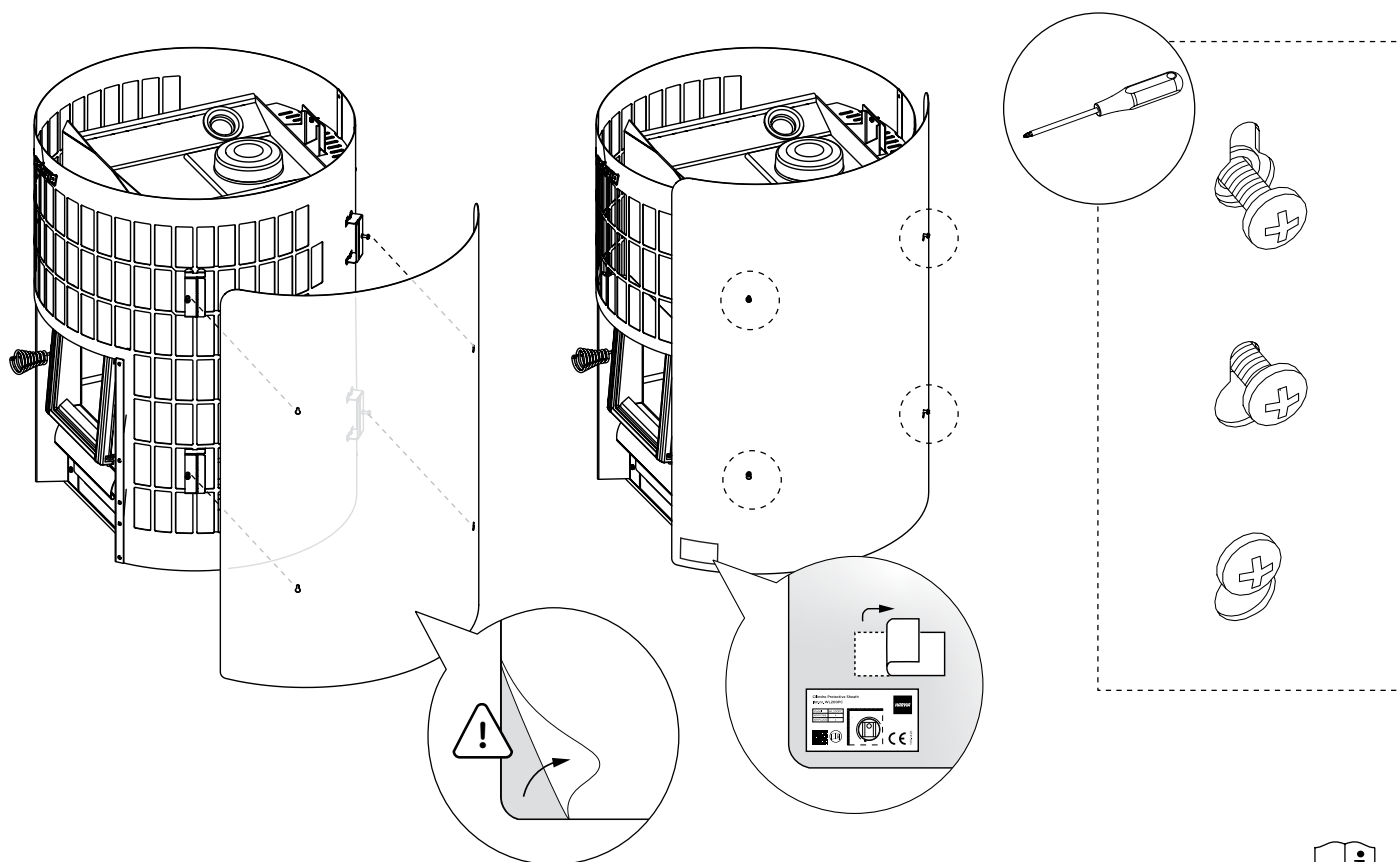

GLOBAL

Harvia Finland
Teollisuustie 1-7
40951 Muurame
FINLAND
T +358 207 464 000
harvia@harvia.com

CENTRAL EUROPE

Harvia Austria GmbH
Wartenburger Straße 31
A-4840 Vöcklabruck
AUSTRIA
T +43 (0) 7672 22 900-50
info@harvia.com

@ harviaglobal

WL200PC